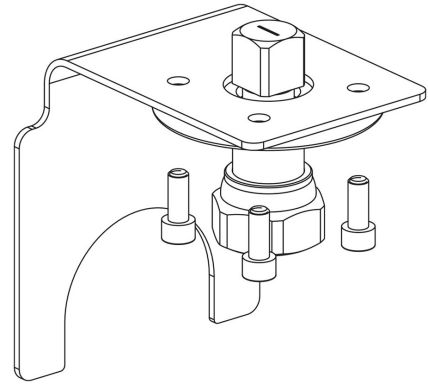

Product Code

9901/X72

Actuator Adapter

POLYHEDRA

CLASSIC

Product use

Flanged adapters are made by Castel to couple the actuators to the 2-ways ball valves or manual 3-ways ball valves later allowing the conversion from a manual to a motorized valve.

Product details

Package Pcs. 1

Notes

see the couplings indicated in the COUPLING SCHEME table