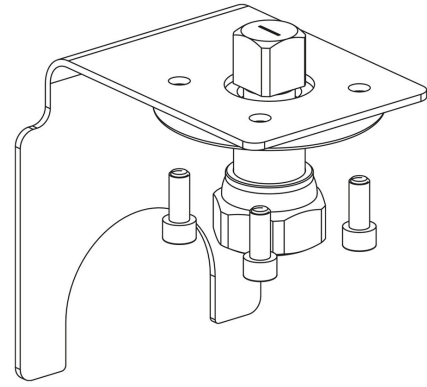

Product Code

**9901/X71**

Actuator Adapter

POLYHEDRA

CLASSIC

## Product use

Flanged adapters are made by Castel to couple the actuators to the 2-ways ball valves or manual 3-ways ball valves later allowing the conversion from a manual to a motorized valve.