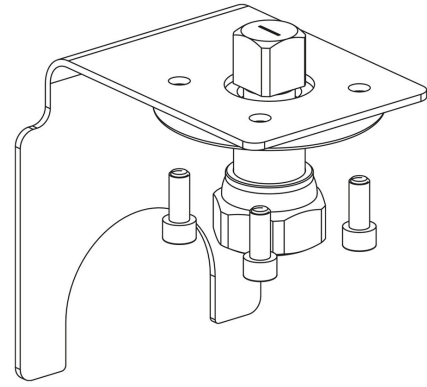

Product Code

9901/X70

Actuator Adapter

POLYHEDRA

CLASSIC

Product use

Flanged adapters are made by Castel to couple the actuators to the 2-ways ball valves or manual 3-ways ball valves later allowing the conversion from a manual to a motorized valve.

Product details

Package Pcs. 1

Notes

see the couplings indicated in the COUPLING SCHEME table