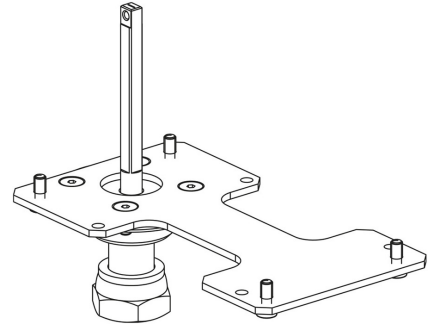

Product Code

9901/X57

Actuator Adapter

GO GREEN

STAINLESS STEEL

POLYHEDRA

CLASSIC

Product use

Flanged adapters are made by Castel to couple the actuators to the 2-ways ball valves or manual 3-ways ball valves later allowing the conversion from a manual to a motorized valve.

Product details

Package Pcs. 1