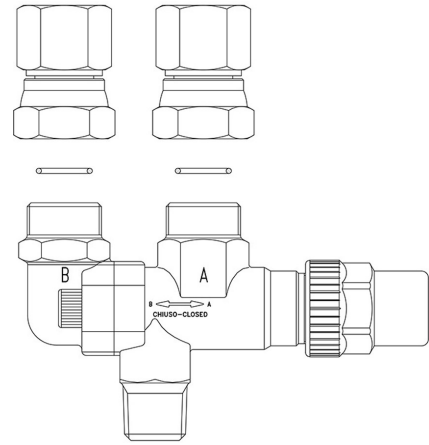

Product Code

3032E/33

Changeover Valve CO2

3/8"NPTx3/8"NPT

PS = 150 bar

Product use

Switching valves in series 3032E act as a service valve for a pair of safety valves, allowing the use of one and the exclusion of the other. This device allows the user to work on the isolated valve, for periodic inspection or replacement, while the line is completely operative and the system safety is integral.

Accessories for use with refrigerant R744.

Product details

Supplied connections	3039/3
Connections IN	3/8" NPT
Connections OUT	3/8" NPT
Kv [m ³ /h]	2,5
PS [bar]	150
TS [°C] min.	-40
TS [°C] max.	+150
Package pcs	14