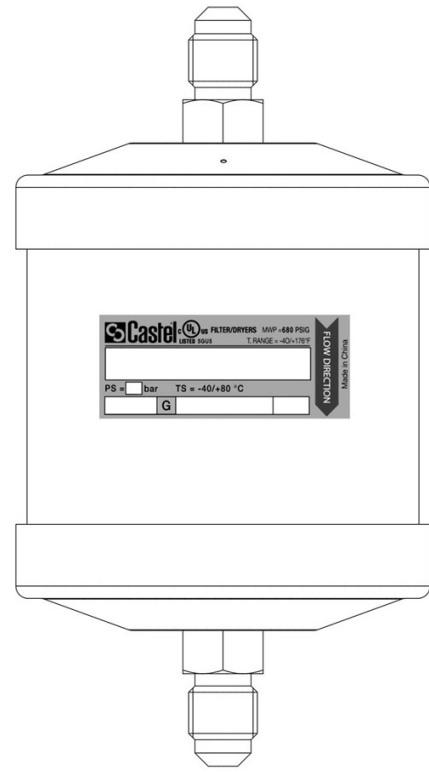

Product Code

DF241/5

Anti-Acid Solid Core Filter Drier

5/8" Flare

PS = 50 bar - 680 PSI

POLYHEDRA

CLASSIC

Product use

HC (R290, R600, R600a, R1270)

Product details

International code 415

Connections SAE Flare 5/8"

Nominal volume [cm³] 670

PS [bar] 50

MWP [psi] (1) 680

TS [°C] min. -40