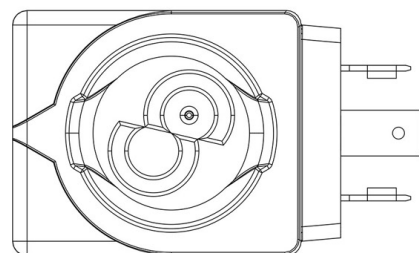

## Product use

Coils with the new "FAST LOCK" fixing system, series 9300 and 9320, and coils with gear fixing systems, series 9110, 9120 and 9160.

Fast-on connections type DIN 43650/A for coils in series: 9120, 9160, 9300 and 9320; co-moulded cables for series 9110 coils. Protection rating IP65; IP68 for series 9160 coils coupled with series 9155 connectors. Available voltages; 24 VAC - 50/60 Hz, 110 VAC - 50/60 Hz, 220/230 VAC - 50/60 Hz, 240 VAC - 50/60 Hz, 380 VAC - 50/60 Hz, 12 VDC, 24 VDC, 27 VDC, 48 VDC.