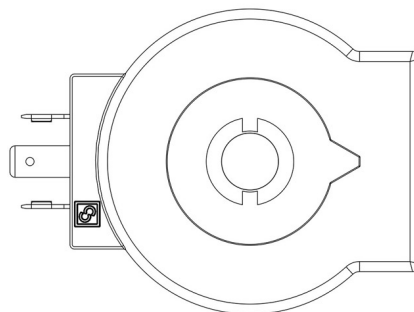

Product Code

9120/RD4

Coil Type HM3
220-230V 50/60Hz

POLYHEDRA

CLASSIC

Product use

Coils with the new "FAST LOCK" fixing system, series 9300 and 9320, and coils with gear fixing systems, series 9110, 9120 and 9160.

Fast-on connections type DIN 43650/A for coils in series: 9120, 9160, 9300 and 9320; co-moulded cables for series 9110 coils. Protection rating IP65; IP68 for series 9160 coils coupled with series 9155 connectors. Available voltages; 24 VAC - 50/60 Hz, 110 VAC - 50/60 Hz, 220/230 VAC - 50/60 Hz, 240 VAC - 50/60 Hz, 380 VAC - 50/60 Hz, 12 VDC, 24 VDC, 27 VDC, 48 VDC.

Connectors in series 9150, normalized DIN 43650, to wire, with IP65 protection rating. Connectors in series 9900, again normalized DIN 43650, pre-wired with various cable lengths, with IP65 protection rating.

Connectors in series 9155, to wire, with IP65/68 protection rating.

Product details

Coil Type HM3 (1)

Voltage [V] 48 D.C.

Frequency [Hz] -

Power [W] 22

Cable length [m] -

Package Pcs. 24