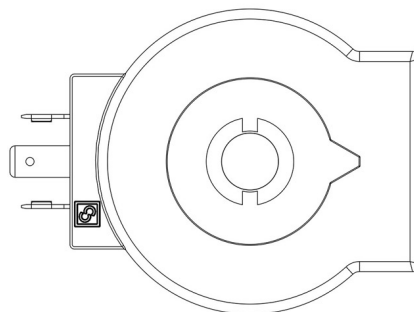

Product Code

9120/RD3

Coil Type HM3
220-230V 50/60Hz

POLYHEDRA

CLASSIC

Product use

Coils with the new ?FAST LOCK? fixing system, series 9300 and 9320, and coils with gear fixing systems, series 9110, 9120 and 9160.

Fast-on connections type DIN 43650/A for coils in series: 9120, 9160, 9300 and 9320; co-moulded cables for series 9110 coils. Protection rating IP65; IP68 for series 9160 coils coupled with series 9155 connectors. Available voltages; 24 VAC - 50/60 Hz, 110 VAC - 50/60 Hz, 220/230 VAC - 50/60 Hz, 240 VAC - 50/60 Hz, 380 VAC - 50/60 Hz, 12 VDC, 24 VDC, 27 VDC, 48 VDC.

Connectors in series 9150, normalized DIN 43650, to wire, with IP65 protection rating. Connectors in series 9900, again normalized DIN 43650, pre-wired with various cable lengths, with IP65 protection rating.

Connectors in series 9155, to wire, with IP65/68 protection rating.

Product details

Coil Type HM3 (1)

Voltage [V] 27 D.C.

Frequency [Hz] -

Power [W] 20

Cable length [m] -

Package Pcs. 24