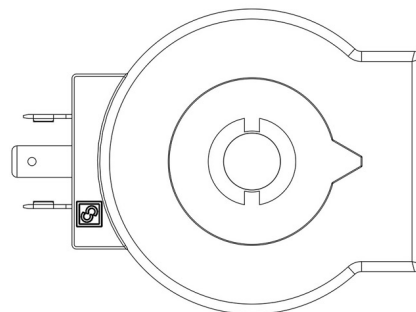

Product Code

9120/RD4

Coil Type HM3
220-230V 50/60Hz

POLYHEDRA

CLASSIC

Product use

Coils with the new ?FAST LOCK? fixing system, series 9300 and 9320, and coils with gear fixing systems, series 9110, 9120 and 9160.

Fast-on connections type DIN 43650/A for coils in series: 9120, 9160, 9300 and 9320; co-moulded cables for series 9110 coils. Protection rating IP65; IP68 for series 9160 coils coupled with series 9155 connectors. Available voltages; 24 VAC - 50/60 Hz, 110 VAC - 50/60 Hz, 220/230 VAC - 50/60 Hz, 240 VAC - 50/60 Hz, 380 VAC - 50/60 Hz, 12 VDC, 24 VDC, 27 VDC, 48 VDC.

Connectors in series 9150, normalized DIN 43650, to wire, with IP65 protection rating. Connectors in series 9900, again normalized DIN 43650, pre-wired with various cable lengths, with IP65 protection rating.

Connectors in series 9155, to wire, with IP65/68 protection rating.

Product details

Coil Type HM3 (1)

Voltage [V] 48 D.C.

Frequency [Hz] -

Power [W] 22

Cable length [m] -

Package Pcs. 24