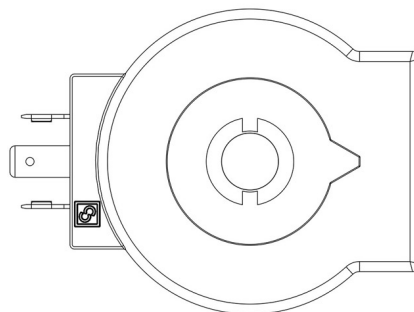

Product Code

9120/RD1

Coil Type HM3
220-230V 50/60Hz

POLYHEDRA

CLASSIC

Product use

Coils with the new ?FAST LOCK? fixing system, series 9300 and 9320, and coils with gear fixing systems, series 9110, 9120 and 9160.

Fast-on connections type DIN 43650/A for coils in series: 9120, 9160, 9300 and 9320; co-moulded cables for series 9110 coils. Protection rating IP65; IP68 for series 9160 coils coupled with series 9155 connectors. Available voltages; 24 VAC - 50/60 Hz, 110 VAC - 50/60 Hz, 220/230 VAC - 50/60 Hz, 240 VAC - 50/60 Hz, 380 VAC - 50/60 Hz, 12 VDC, 24 VDC, 27 VDC, 48 VDC.

Connectors in series 9150, normalized DIN 43650, to wire, with IP65 protection rating. Connectors in series 9900, again normalized DIN 43650, pre-wired with various cable lengths, with IP65 protection rating.

Connectors in series 9155, to wire, with IP65/68 protection rating.

Product details

Coil Type HM3 (1)

Voltage [V] 12 D.C.

Frequency [Hz] -

Power [W] 20

Cable length [m] -

Package Pcs. 24

Notes

Castel non si assume alcuna responsabilità per eventuali errori nei cataloghi, opuscoli e altro materiale stampato o indicato nel sito Castel.it. Castel si riserva il diritto di modificare i propri prodotti senza preavviso. Tutti i marchi in questo materiale sono di proprietà di Castel. Tutti i diritti riservati.

Castel assumes no responsibility for any errors in catalogs, brochures and other material printed or indicated on the Castel.it website. Castel reserves the right to modify its products without notice. All trademarks in this material are the property of Castel. All rights reserved.