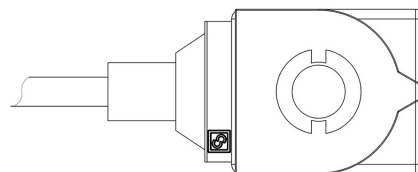

Product Code

9110/RA6

Coil Type CM2

220-230V 50/60Hz Cable Length=1m

POLYHEDRA

CLASSIC

Product use

Coils with the new ?FAST LOCK? fixing system, series 9300 and 9320, and coils with gear fixing systems, series 9110, 9120 and 9160.

Connectors in series 9155, to wire, with IP65/68 protection rating.

Product details

Coil Type CM2 (1)

Voltage [V] 220/230

Frequency [Hz] 50/60

Power [W] 8

Cable length [m] 1

Package Pcs. 8