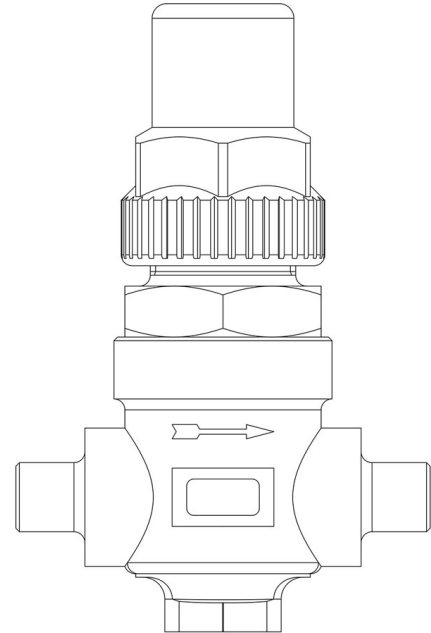

Product Code

6420E/4

Capped Valve

1/2"ODS

PS = 120 bar

G O GREEN

R744 • NATURAL REFRIGERANT

Product use

Accessories for use with refrigerant R744.

Product details

Connections SAE Flare -

Connections ODS Ø [in.] 1/2"

ODS Ø [mm] -

Kv [m³/h] 1,45

PS[bar] 140

MWP [psi] (1) 2030