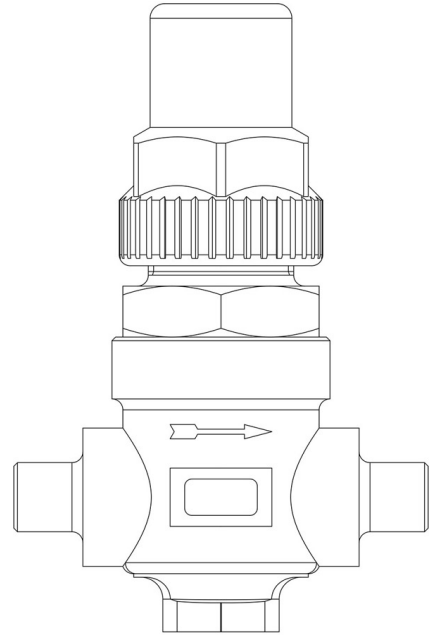

Product Code

6420E/3S3

Capped Valve CO2
3/8"Flare x 3/8"ODS
PS = 120 bar

GO GREEN

R744 • NATURAL REFRIGERANT

Product use

Accessories for use with refrigerant R744.

Product details

Connections SAE Flare 3/8" - OUT

Connections ODS Ø [in.] 3/8" - IN

ODS Ø [mm] -

Kv [m³/h] 1

PS[bar] 140

MWP [psi] (1) 2030

TS[°C] min. -40

TS[°C] max. +130