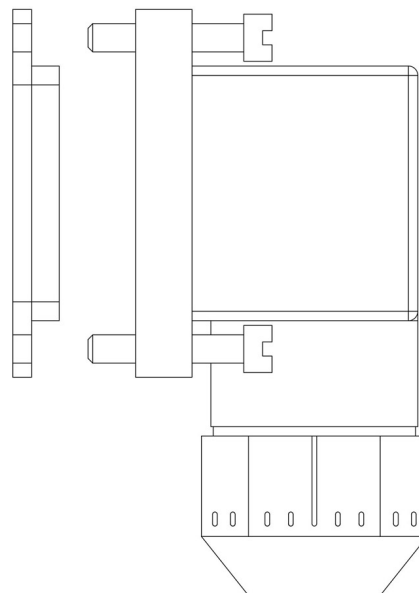

Product Code

9155/R02

Wired Connector
IP65/IP68 Length=1m

POLYHEDRA

CLASSIC

Product use

Coils with the new ?FAST LOCK? fixing system, series 9320, and coils with gear fixing systems, series 9120 and 9121.

Fast-on connections type DIN 43650/A for coils in series 9120 and 9320; co-moulded cables for series 9121 coils.

Available voltages: 220/230 VAC - 50/60 Hz, 12 VDC, 24 VDC, 27 VDC, 48 VDC.

Connectors in series 9150, normalized DIN 43650, to wire, with IP65 protection rating. Connectors in series 9900, again normalized DIN 43650, pre-wired with various cable lengths, with IP65 protection rating.

Product details

Degree of protection IP 65 / IP 68

Cable length [m] 1

Package pcs 1