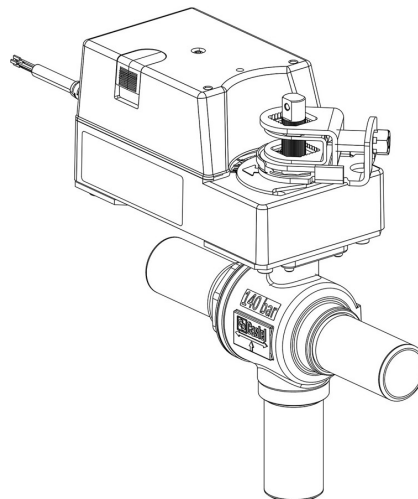

Product Code

6698EM/M42A6

3-Ways Motorized Ball Valve CO2

42,2mm W 230V

PS = 140 bar

Product use

Accessories for use with refrigerant R744.

Product details

Part number (1) 6698EM/M42A6

Part number (1)

Connections ODS Ø [in.] -

Connections ODS Ø [mm] -

W Ø [mm] 42

P/N Actuator 9720/RA6

Torque [Nm] 30

Ball port Ø [mm] 37

Kv [m³/h] 38,5

PS [bar] 140

TS [°C] min. -40

TS [°C] max. +150

Package pcs 1

Notes

(1): including actuator and mounting plate

NB: proportional flow versions available