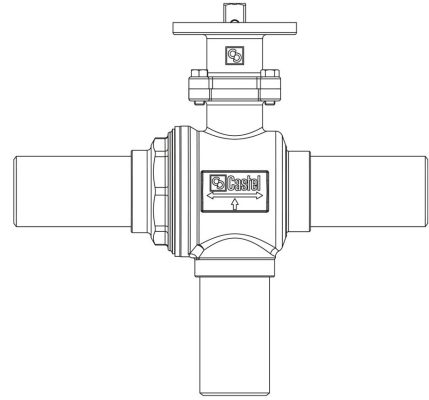

Product Code

6698EB/M28

3-Ways Valves to be motorized CO2

28mm W

PS = 140 bar

Product use

Accessories for use with refrigerant R744.

Product details

Part number (1) 6698EB/M28

Part number (1)

Connections ODS Ø [in.] -

Connections ODS Ø [mm] -

W Ø [mm] 28

Ball port Ø [mm] 24

Kv [m³/h] 15,9

PS [bar] 140

MWP [psi] (2) (3)

TS [°C] min. -40

TS [°C] max. +150

Package pcs 1

Notes

NB: proportional flow versions available

(1): with adapter for actuators with ISO mounting flange

(2): according to UL approval