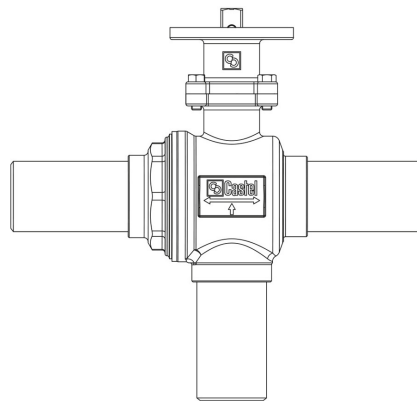

Product Code

6698EB/M22

3-Ways Valves to be motorized CO2

22mm W

PS = 140 bar

Product use

Accessories for use with refrigerant R744.

Product details

Part number (1) 6698EB/M22

Part number (1)

Connections ODS Ø [in.] -

Connections ODS Ø [mm] -

W Ø [mm] 22

Ball port Ø [mm] 19

Kv [m³/h] 10,7

PS [bar] 140

MWP [psi] (2) (3)

TS [°C] min. -40

TS [°C] max. +150

Package pcs 1

Notes

NB: proportional flow versions available

(1): with adapter for actuators with ISO mounting flange

(2): according to UL approval