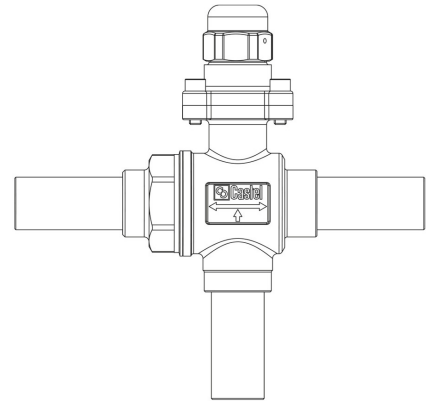

Product Code

**6698E/M22**

3-Ways Manual Ball Valve CO2

22mm W

PS = 140 bar

**GO GREEN**

R744 • NATURAL REFRIGERANT

### Product details

Connections W -

Connections W Ø [mm] 22

Kv [m<sup>3</sup>/h] 10,7

PS [bar] 140

MWP [psi] (1) (2)

TS [°C] min. -40

TS [°C] max. +150