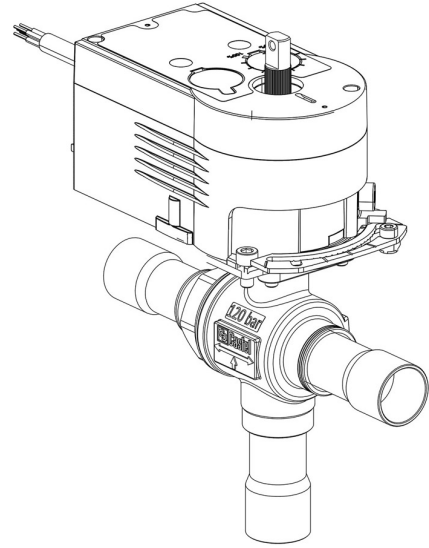

Product Code

6697EM/9A2

3-Ways Motorized Ball Valve CO2

1.1/8" ODS 24V

PS = 130 bar

Product use

Accessories for use with refrigerant R744.

Product details

Part number (1) 6697EM/9A2

Part number (1)

Connections ODS Ø [in.] 1.1/8"

Connections ODS Ø [mm] -

W Ø [mm] -

P/N Actuator 9700/RA2

Torque [Nm] 10

Ball port Ø [mm] 24

Kv [m³/h] 15,9

PS [bar] 130

TS [°C] min. -40

TS [°C] max. +150

Package pcs 1

Notes

(1): including actuator and mounting plate

NB: proportional flow versions available