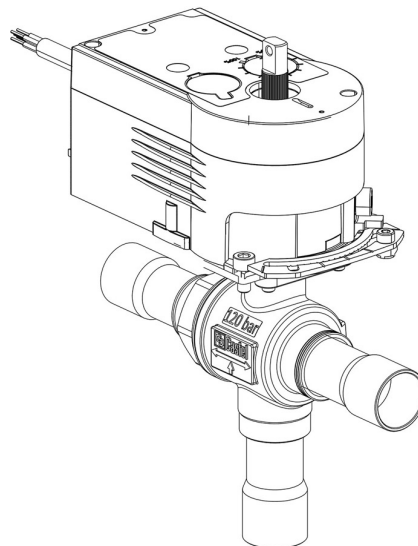

Product Code

6697EM/6A6

3-Ways Motorized Ball Valve-CO2

3/4" ODS 230V

PS = 130 bar

Product use

Accessories for use with refrigerant R744.

Product details

Part number (1) 6697EM/6A6

Part number (1) NEW

Connections ODS Ø [in.] 3/4"

Connections ODS Ø [mm] -

W Ø [mm] -

P/N Actuator 9700/RA6

Torque [Nm] 10

Ball port Ø [mm] 13,5

(1): including actuator and mounting plate
NB: proportional flow versions available