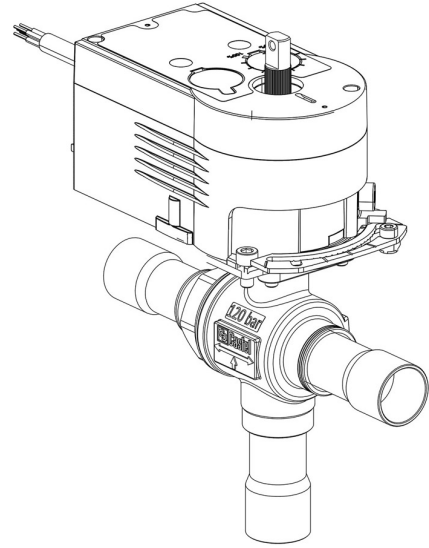

# 6697EM/4A6

3-Ways Motorized Ball Valve-CO2

1/2" ODS 230V

PS = 130 bar

## Product details

Part number (1) 6697EM/4A6

Part number (1) NEW

Connections ODS Ø [in.] 1/2"

Connections ODS Ø [mm] -

W Ø [mm] -

P/N Actuator 9700/RA6

Torque [Nm] 10

Ball port Ø [mm] 13,5

Kv [m<sup>3</sup>/h] 4,6

PS [bar] 130

TS [°C] min. -40

TS [°C] max. +150

Package pcs 1