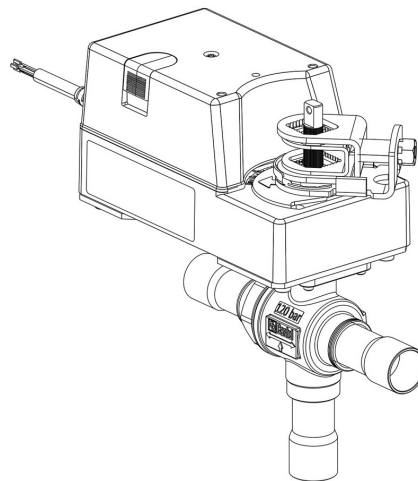

# 6697EM/13A2

3-Ways Motorized Ball Valve CO2

1.5/8" ODS 24V

PS = 130 bar

### Product details

Part number (1) 6697EM/13A2

Part number (1)

Connections ODS Ø [in.] 1.5/8"

Connections ODS Ø [mm] -

W Ø [mm] -

P/N Actuator 9720/RA2

Torque [Nm] 30

Ball port Ø [mm] 37

Kv [m<sup>3</sup>/h] 38,5

PS [bar] 130

TS [°C] min. -40

TS [°C] max. +150

Package pcs 1