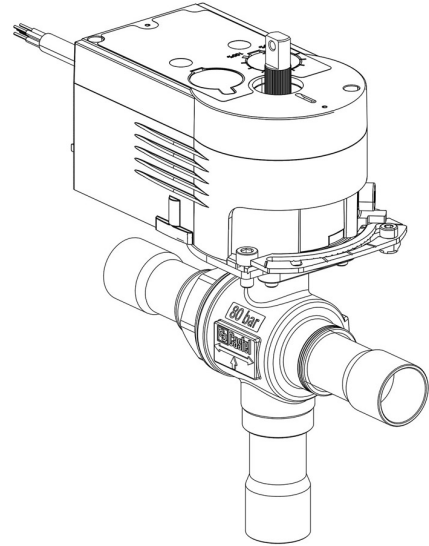

Product Code

6690EM/9A6

3-Ways Motorized Ball Valve CO2

1.1/8" ODS 230V

PS = 80 bar

Product use

Accessories for use with refrigerant R744.

Product details

Part number (1) 6690EM/9A6

Part number (1)

Connections ODS Ø [in.] 1.1/8"

Connections ODS Ø [mm] -

W Ø [mm] -

P/N Actuator 9700/RA6

Torque [Nm] 10

Ball port Ø [mm] 24

Kv [m³/h] 15,9

PS [bar] 80

TS [°C] min. -40

TS [°C] max. +150

Package pcs 1

Notes

(1): including actuator and mounting plate

NB: proportional flow versions available