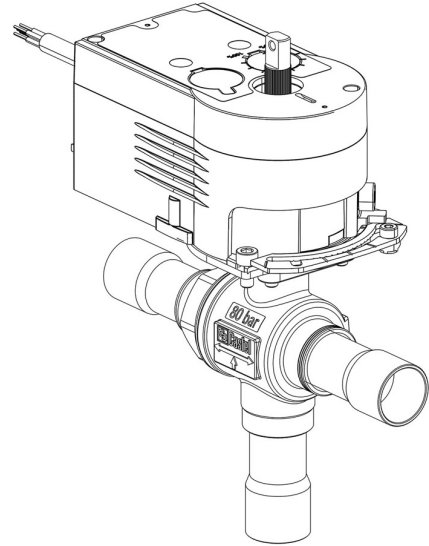

# 6690EM/6A6

3-Ways Motorized Ball Valve-CO2

3/4" ODS 230V

PS = 80 bar

## Product details

Part number (1) 6690EM/6A6

Part number (1) NEW

Connections ODS Ø [in.] 3/4"

Connections ODS Ø [mm] -

W Ø [mm] -

P/N Actuator 9700/RA6

Torque [Nm] 10