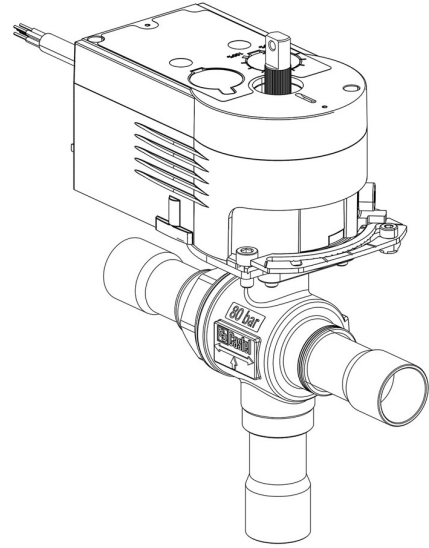

Product Code

6690EM/4A6

3-Ways Motorized Ball Valve-CO2

1/2" ODS 230V

PS = 80 bar

Product use

Accessories for use with refrigerant R744.

Product details

Part number (1) 6690EM/4A6

Part number (1) NEW

Connections ODS Ø [in.] 1/2"

Connections ODS Ø [mm] -

W Ø [mm] -

P/N Actuator 9700/RA6

Torque [Nm] 10

Ball port Ø [mm] 13,5

(1): including actuator and mounting plate
NB: proportional flow versions available