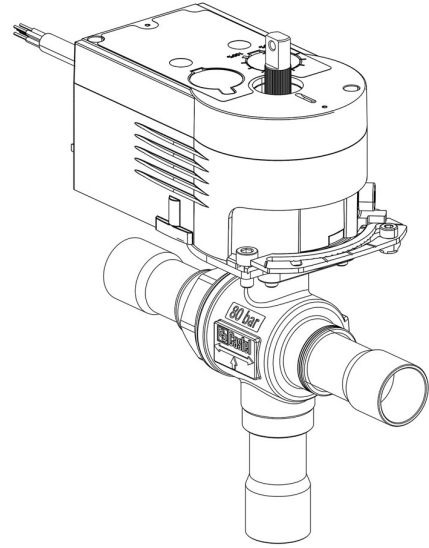

Product Code

6690EM/3A6

3-Ways Motorized Ball Valve-CO2

3/8" ODS - 230V

PS = 80 bar

Product use

Accessories for use with refrigerant R744.

Product details

Part number (1) 6690EM/3A6

Part number (1) NEW

Connections ODS Ø [in.] 3/8"

Connections ODS Ø [mm] -

W Ø [mm] -

P/N Actuator 9700/RA6

Torque [Nm] 10

Ball port Ø [mm] 13,5

(1): including actuator and mounting plate
NB: proportional flow versions available