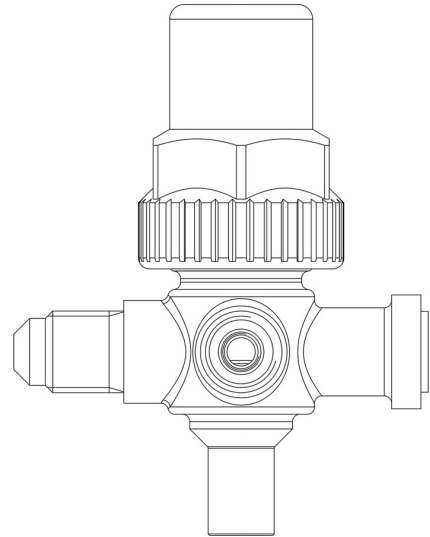

Product Code

6072/24M12

Three Ways Hermetic Valve SX
1/2"Flarex12mm ODS
PS = 45 bar

CLASSIC

Product use

Accessories for use with the following ASHRAE 34:2019 refrigerants, Class A1:

HCFC (R22)

HFC (R134a, R404A, R407C, R410A, R507)

HFO (R1234ze)

HFO + HFC (R448A, R449A, R450A, R452A, R513A, R515A, R515B)

Product details

Acces fitting SAE Flare 1/4"

Connections SAE Flare 1/2"

Connections SAE Flare -

ODS Ø [in.] -

ODS Ø [mm] 12