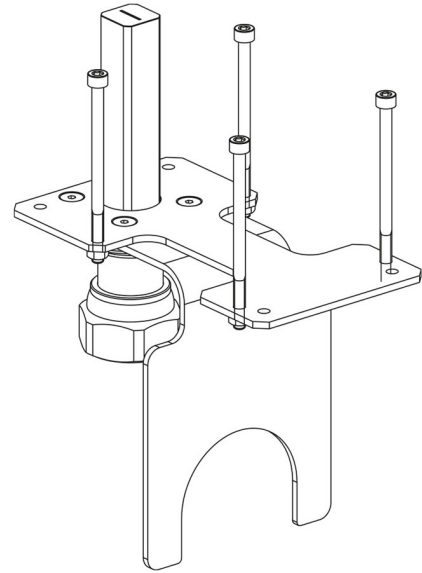

Product Code

9901/X76

Actuator Adapter

GO GREEN

STAINLESS STEEL

POLYHEDRA

CLASSIC

Product use

Flanged adapters are made by Castel to couple the actuators to the 2-ways ball valves or manual 3-ways ball valves later allowing the conversion from a manual to a motorized valve.

Product details

Package Pcs. 1