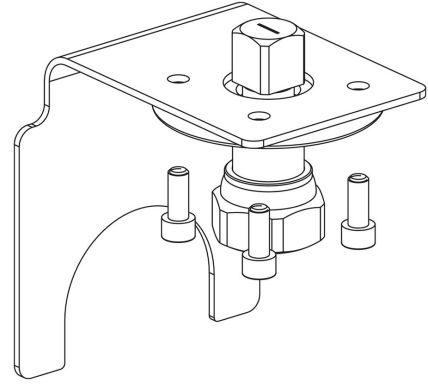

Product Code

9901/X72

Actuator Adapter

POLYHEDRA

CLASSIC

Product use

Flanged adapters are made by Castel to couple the actuators to the 2-ways ball valves or manual 3-ways ball valves later allowing the conversion from a manual to a motorized valve.

Product details

Package Pcs. 1

Notes

see the couplings indicated in the COUPLING SCHEME table