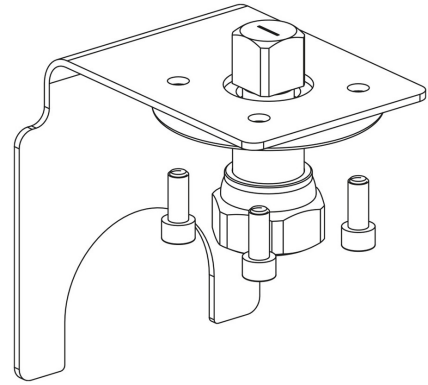

Product Code

**9901/X71**

Actuator Adapter

POLYHEDRA

CLASSIC

### Product use

Flanged adapters are made by Castel to couple the actuators to the 2-ways ball valves or manual 3-ways ball valves later allowing the conversion from a manual to a motorized valve.