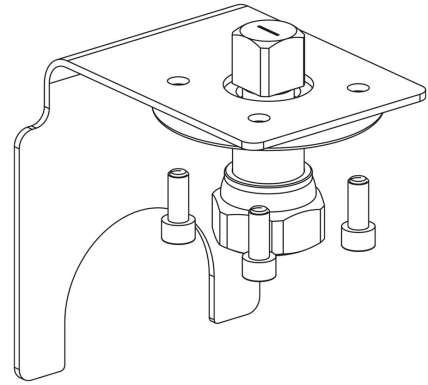

Product Code

9901/X70

Actuator Adapter

POLYHEDRA

CLASSIC

Product use

Flanged adapters are made by Castel to couple the actuators to the 2-ways ball valves or manual 3-ways ball valves later allowing the conversion from a manual to a motorized valve.

Product details

Package Pcs. 1

Notes

see the couplings indicated in the COUPLING SCHEME table