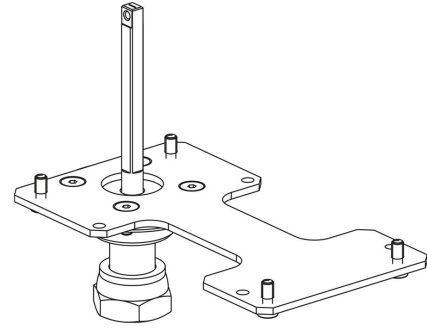

Product Code

**9901/X57**

Actuator Adapter

GO GREEN

STAINLESS STEEL

POLYHEDRA

CLASSIC

## Product use

Flanged adapters are made by Castel to couple the actuators to the 2-ways ball valves or manual 3-ways ball valves later allowing the conversion from a manual to a motorized valve.