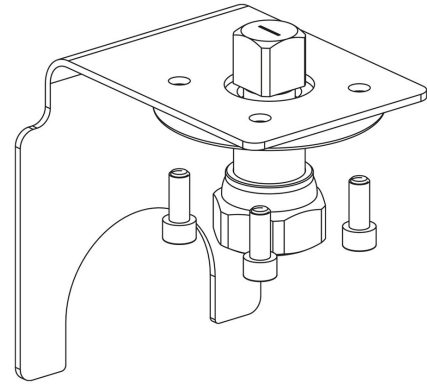

Product Code

9901/X72

Actuator Adapter

POLYHEDRA

CLASSIC

Product use

Flanged adapters are made by Castel to couple the actuators to the 2-ways ball valves or manual 3-ways ball valves later allowing the conversion from a manual to a motorized valve.

Product details

Package Pcs. 1

Notes

see the couplings indicated in the COUPLING SCHEME table