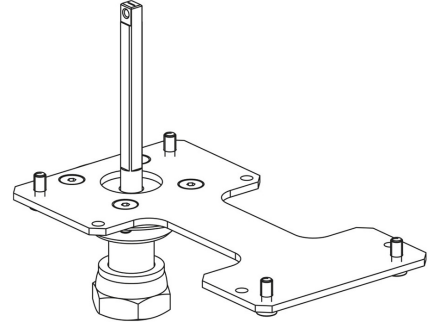

Product Code

9901/X57

Actuator Adapter

G GREEN

STAINLESS STEEL

P LYHEDRA

CL ASSIC

Product use

Flanged adapters are made by Castel to couple the actuators to the 2-ways ball valves or manual 3-ways ball valves later allowing the conversion from a manual to a motorized valve.

Product details

Package Pcs. 1