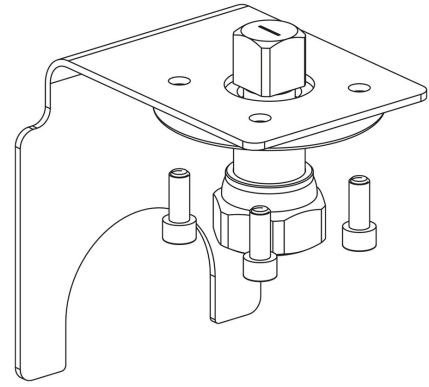

Product Code

9901/X71

Actuator Adapter

POLYHEDRA

CLASSIC

Product use

Flanged adapters are made by Castel to couple the actuators to the 2-ways ball valves or manual 3-ways ball valves later allowing the conversion from a manual to a motorized valve.

Product details

Package Pcs. 1

Notes

see the couplings indicated in the COUPLING SCHEME table