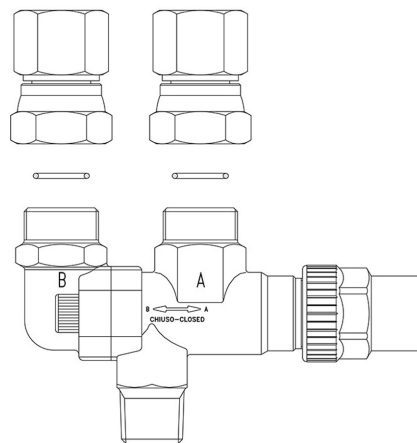

Product Code

**3032E/33**

Changeover Valve CO2

3/8"NPTx3/8"NPT

PS = 150 bar

## Product use

Switching valves in series 3032E act as a service valve for a pair of safety valves, allowing the use of one and the exclusion of the other. This device allows the user to work on the isolated valve, for periodic inspection or replacement, while the line is completely operative and the system safety is integral.

## Product details

Supplied connections 3039/3

Connections IN 3/8" NPT

Connections OUT 3/8" NPT

Kv [m<sup>3</sup>/h] 2,5

PS [bar] 150

TS [°C] min. -40

TS [°C] max. +150