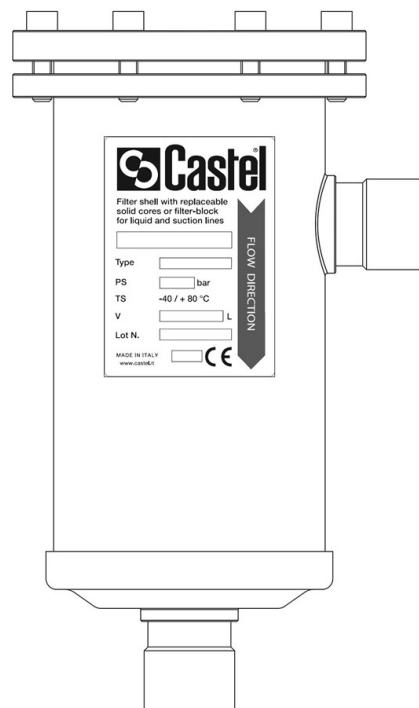

## Product Code

# 4412E/7BF

Solid Core Drier Shell CO2

7/8"-22mm ODS

PS = 62 bar - ND PSI

## Product details

Connections ODS Ø [in.]	7/8"
Connections ODS Ø [mm]	22
W Ø [mm]	26,9
Cores type	4490/B4490/AB4490/BB4490/E
N° of cores	2
Nominal volume [cm <sup>3</sup> ]	1600
PS [bar]	62
MWP [psi] (1)	ND
TS [°C] min.	-40
TS [°C] max.	+80
Package pcs	1