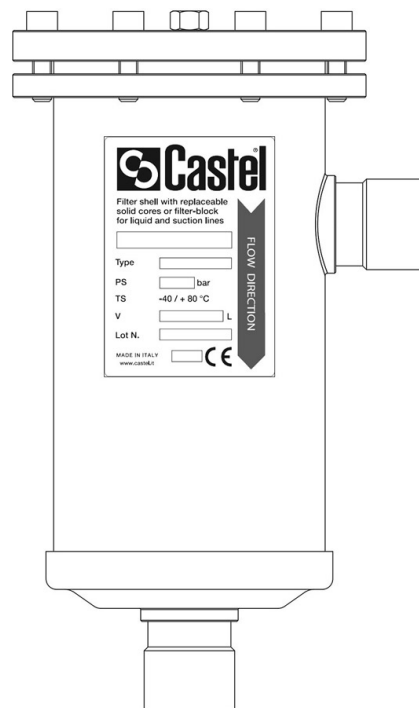

## Product Code

# 4412E/7AF

Solid Core Drier Shell CO2

7/8"-22mm ODS

PS = 62 bar - ND PSI

## Product details

Connections ODS Ø [in.]	7/8"
Connections ODS Ø [mm]	22
W Ø [mm]	26,9
Cores type	4490/B4490/AB4490/BB4490/E
N° of cores	2
Nominal volume [cm <sup>3</sup> ]	1600
PS [bar]	62
MWP [psi] (1)	ND
TS [°C] min.	-40
TS [°C] max.	+80
Package pcs	1