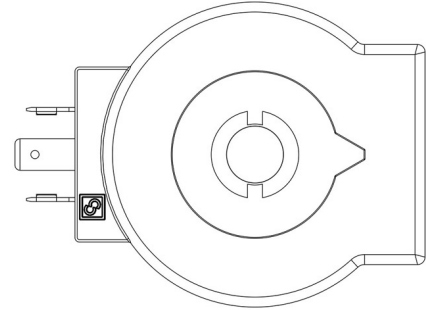

Product Code

9120/RD3

Coil Type HM3
220-230V 50/60Hz

POLYHEDRA

CLASSIC

Product use

Coils with the new ?FAST LOCK? fixing system, series 9300 and 9320, and coils with gear fixing systems, series 9110, 9120 and 9160.

Fast-on connections type DIN 43650/A for coils in series: 9120, 9160, 9300 and 9320; co-moulded cables for series 9110 coils. Protection rating IP65; IP68 for series 9160 coils coupled with series 9155 connectors.

Connectors in series 9155, to wire, with IP65/68 protection rating.

Product details

Coil Type HM3 (1)

Voltage [V] 27 D.C.

Frequency [Hz] -

Power [W] 20

Cable length [m] -

Package Pcs. 24