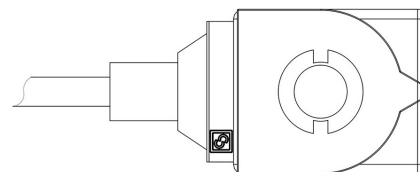

Product Code

9110/RA2

Coil Type CM2

24V 50/60Hz Cable Length=1m

POLYHEDRA

CLASSIC

Product use

Coils with the new ?FAST LOCK? fixing system, series 9300 and 9320, and coils with gear fixing systems, series 9110, 9120 and 9160.

Connectors in series 9155, to wire, with IP65/68 protection rating.

Product details

Coil Type CM2 (1)

Voltage [V] 24

Frequency [Hz] 50/60

Power [W] 8

Cable length [m] 1

Package Pcs. 8