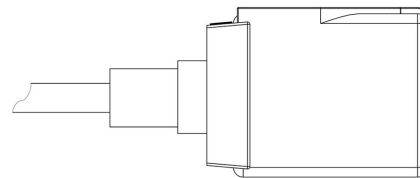

Product Code

9110/RA2

Coil Type CM2

24V 50/60Hz Cable Length=1m

POLYHEDRA

CLASSIC

Product use

Coils with the new ?FAST LOCK? fixing system, series 9300 and 9320, and coils with gear fixing systems, series 9110, 9120 and 9160.