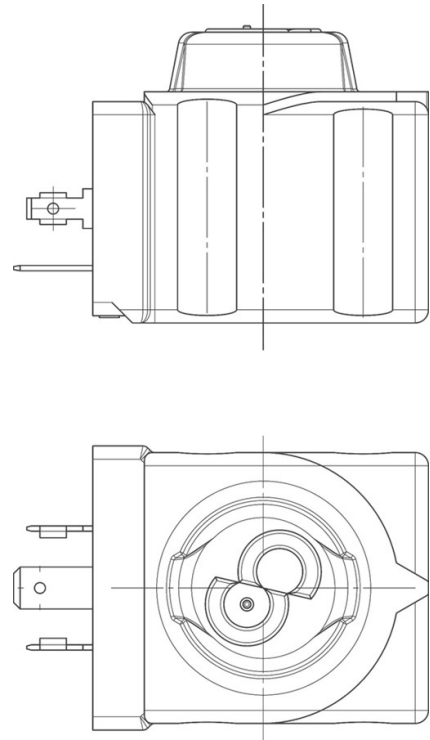

Product Code

9360/RA7

Coil Type HF4
240V 50/60Hz

Product use

Coils with the new ?FAST LOCK? fixing system, series 9300 and 9320, and coils with gear fixing systems, series 9110, 9120 and 9160.

Fast-on connections type DIN 43650/A for coils in series: 9120, 9160, 9300 and 9320; co-moulded cables for series 9110 coils. Protection rating IP65; IP68 for series 9160 coils coupled with series 9155 connectors.

Connectors in series 9155, to wire, with IP65/68 protection rating.

Product details

Coil Type HF4

Voltage [V] 240

Frequency [Hz] 50/60

Power [W] 8

Cable length [m] -

Package Pcs. 18