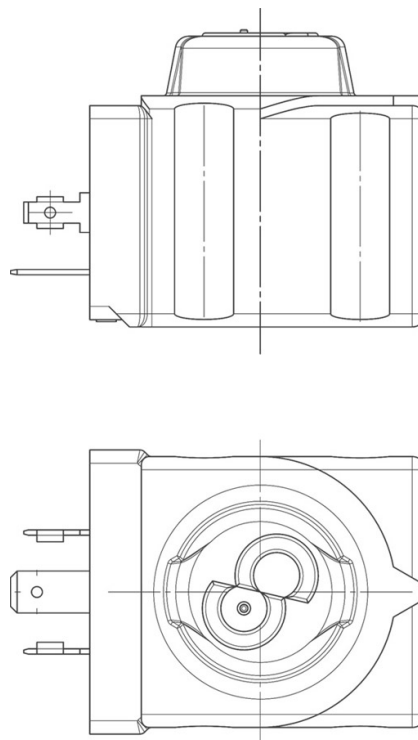

Product Code

9360/RA6

Coil Type HF4
220 - 230V 50/60Hz

Product use

Coils with the new ?FAST LOCK? fixing system, series 9300 and 9320, and coils with gear fixing systems, series 9110, 9120 and 9160.

Fast-on connections type DIN 43650/A for coils in series: 9120, 9160, 9300 and 9320; co-moulded cables for series 9110 coils. Protection rating IP65; IP68 for series 9160 coils coupled with series 9155 connectors. Available voltages; 24 VAC - 50/60 Hz, 110 VAC - 50/60 Hz, 220/230 VAC - 50/60 Hz, 240 VAC - 50/60 Hz, 380 VAC - 50/60 Hz, 12 VDC, 24 VDC, 27 VDC, 48 VDC.

Connectors in series 9150, normalized DIN 43650, to wire, with IP65 protection rating. Connectors in series 9900, again normalized DIN 43650, pre-wired with various cable lengths, with IP65 protection rating.

Connectors in series 9155, to wire, with IP65/68 protection rating.

Product details

Coil Type	HF4
Voltage [V]	220/230
Frequency [Hz]	50/60
Power [W]	8
Cable length [m]	-
Package Pcs.	18

Notes

Castel non si assume alcuna responsabilità per eventuali errori nei cataloghi, opuscoli e altro materiale stampato o indicato nel sito Castel.it. Castel si riserva il diritto di modificare i propri prodotti senza preavviso. Tutti i marchi in questo materiale sono di proprietà di Castel. Tutti i diritti riservati.