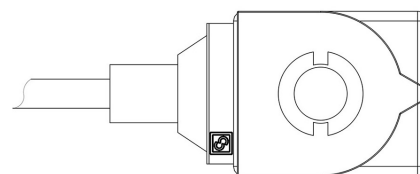

Product Code

9110/RA2

Coil Type CM2

24V 50/60Hz Cable Length=1m

POLYHEDRA

CLASSIC

Product use

Coils with the new ?FAST LOCK? fixing system, series 9300 and 9320, and coils with gear fixing systems, series 9110, 9120 and 9160.

Connectors in series 9155, to wire, with IP65/68 protection rating.

Product details

Coil Type CM2 (1)

Voltage [V] 24

Frequency [Hz] 50/60

Power [W] 8

Cable length [m] 1

Package Pcs. 8