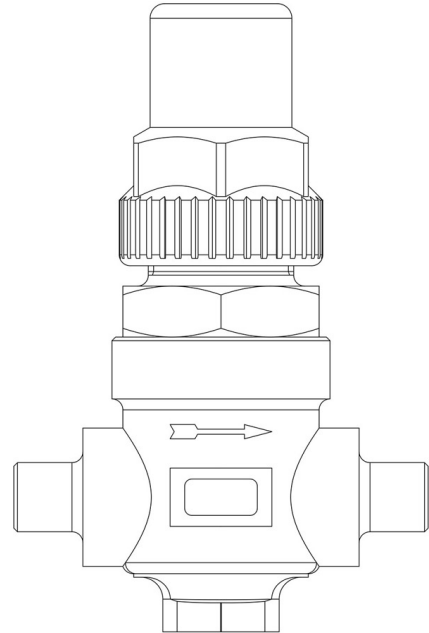

Product Code

6420E/3S3

Capped Valve CO2
3/8"Flare x 3/8"ODS
PS = 120 bar

G O GREEN

R744 • NATURAL REFRIGERANT

Product use

Accessories for use with refrigerant R744.

Product details

Connections SAE Flare 3/8" - OUT

Connections ODS Ø [in.] 3/8" - IN

ODS Ø [mm] -

Kv [m³/h] 1

PS[bar] 140

MWP [psi] (1) 2030

TS[°C] min. -40

TS[°C] max. +130