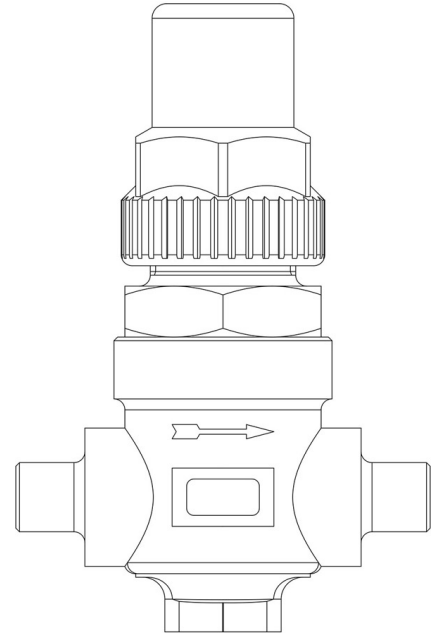

Product Code

6420/7

Capped Valve
7/8" ODS
PS = 45 bar

CLASSIC

Product use

Accessories for use with the following ASHRAE 34:2019 refrigerants, Class A1:

HCFC (R22)

HFC (R134a, R404A, R407C, R410A, R507)

HFO (R1234ze)

HFO + HFC (R448A, R449A, R450A, R452A, R513A, R515A, R515B)

Product details

Connections SAE Flare -

Connections ODS Ø [in.] 7/8"

ODS Ø [mm] -

Kv [m³/h] 3,5

PS [bar] 45