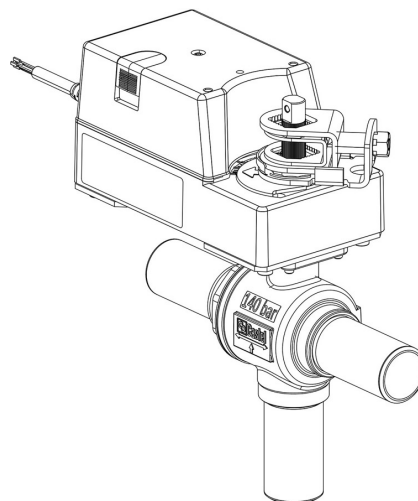

Product Code

6698EM/M42A2

3-Ways Motorized Ball Valve CO2

42,2mm W 24V

PS = 140 bar

Product use

Accessories for use with refrigerant R744.

Product details

Part number (1) 6698EM/M42A2

Part number (1)

Connections ODS Ø [in.] -

Connections ODS Ø [mm] -

W Ø [mm] 42

P/N Actuator 9720/RA2

Torque [Nm] 30

Ball port Ø [mm] 37

Kv [m³/h] 38,5

PS [bar] 140

TS [°C] min. -40

TS [°C] max. +150

Package pcs 1

Notes

(1): including actuator and mounting plate

NB: proportional flow versions available