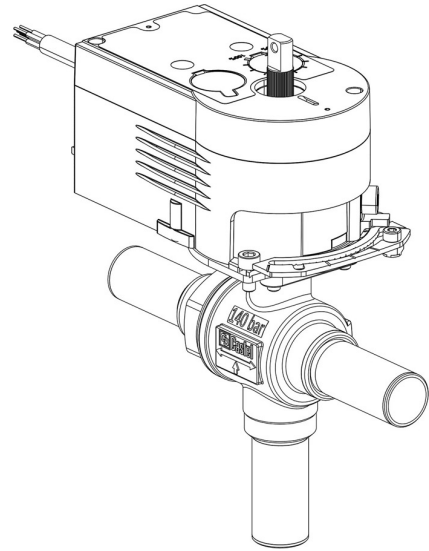

Product Code

**6698EM/M22A2**

3-Ways Motorized Ball Valve CO2

22mm W 24V

PS = 140 bar

### Product details

Part number (1) 6698EM/M22A2

Part number (1)

Connections ODS Ø [in.] -

Connections ODS Ø [mm] -

W Ø [mm] 22

P/N Actuator 9700/RA2

Torque [Nm] 10

Ball port Ø [mm] 19

Kv [m<sup>3</sup>/h] 10,7

PS [bar] 140

TS [°C] min. -40

TS [°C] max. +150

Package pcs 1

## Notes

(1): including actuator and mounting plate

NB: proportional flow versions available