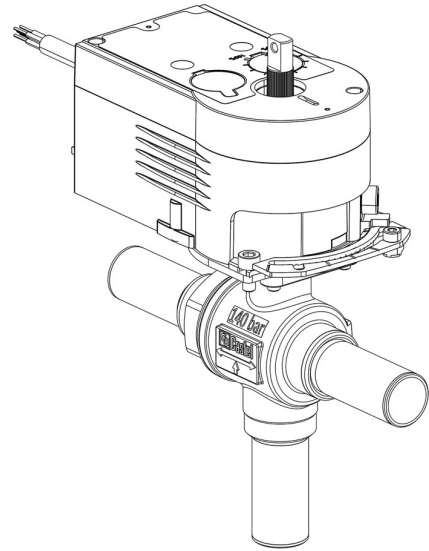

# 6698EM/M12A6

3-Ways Motorized Ball Valve-CO2

12mm W 230V

PS = 140 bar

## Product details

Part number (1) 6698EM/M12A6

Part number (1) NEW

Connections ODS Ø [in.] -

Connections ODS Ø [mm] -

W Ø [mm] 12

P/N Actuator 9700/RA6

Torque [Nm] 10

Ball port Ø [mm] 13,5

Kv [m<sup>3</sup>/h] 4,6

PS [bar] 140

TS [°C] min. -40

TS [°C] max. +150

Package pcs 1