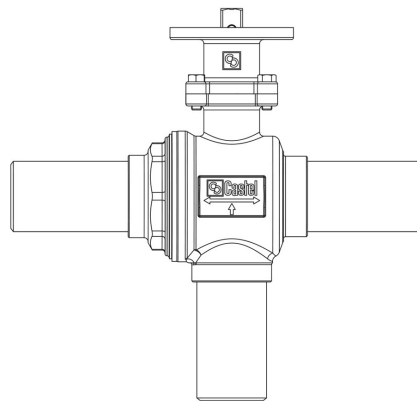

Product Code

6698EB/M42

3-Ways Valves to be motorized CO2

42mm W

PS = 140 bar

Product use

Accessories for use with refrigerant R744.

Product details

Part number (1) 6698EB/M42

Part number (1)

Connections ODS Ø [in.] -

Connections ODS Ø [mm] -

W Ø [mm] 42

Ball port Ø [mm] 37

Kv [m³/h] 38,5

PS [bar] 140

MWP [psi] (2) (3)

TS [°C] min. -40

TS [°C] max. +150

Package pcs 1

Notes

NB: proportional flow versions available

(1): with adapter for actuators with ISO mounting flange

(2): according to UL approval